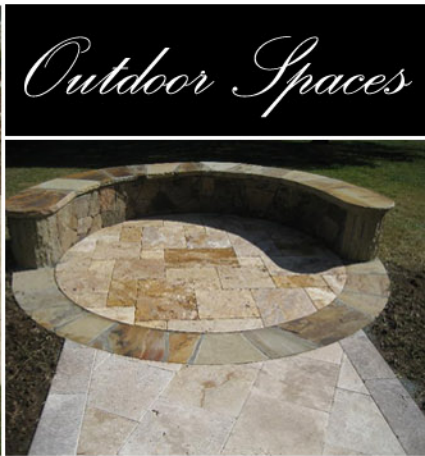

TRAVERTINE PAVER IDEA'S

Ideas

For More Idea's, click here

Visit our showroom at:
6251 Hwy 7, Woodbridge, ON.
L4H 0L1 CANADA
Highway 7 and Highway 427

Tel.416-410-7014
Fax.647-724-1615
E-mail: info@tru-stone.net
www.tru-stone.net